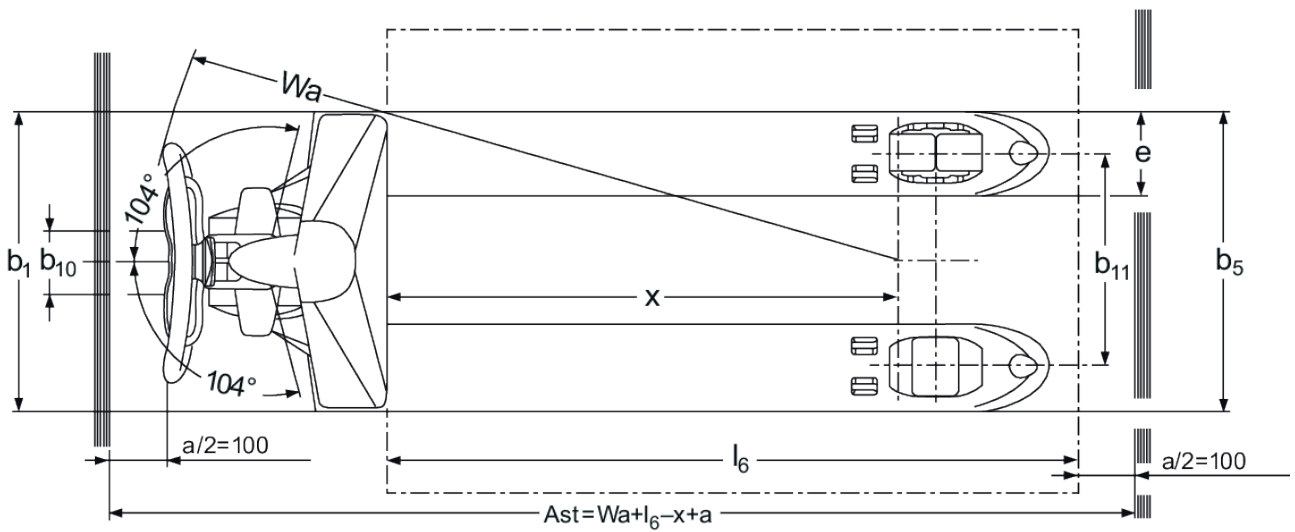

## **Hand pallet truck with flat forks** **AM 15l**

**Lift height: 120 mm / Load capacity: 1500 kg**

** JUNGHEINRICH**

# VDI table

Stand-on: 08/2022

Characteristic	1.1	Manufacturer (abbreviated description)		Jungheinrich				
	1.2	Manufacturer's type designation		<b>AM 15L</b>				
	1.3	Drive		Manual				
	1.4	Operation		Manual				
	1.5	Load capacity/load	Q kg	1500				
	1.6	Load centre distance	c mm	600	500	400	500	600
	1.9	Wheelbase	y mm	1100	900	745	1080	
Weights	2.1	Service weight	kg	74	72	71	61	65
	2.2	Axle load laden front/rear	kg	-			476 / 613	
	2.3	Axle load unladen front/rear	kg	-	60 / 28	-	60 / 28	
Wheels/suspension system	3.1	Tyres		C-BN				
	3.2	Tyre size, front		Ø 170x50				
	3.3	Tyre size, rear		Ø 50x70				
	3.5	Wheels, number front/back (x=driven)		2/4				
	3.6	Tread width, front	b <sub>10</sub> mm	109				
	3.7	Tread width, rear	b <sub>11</sub> mm	370				
	Basic dimensions	4.4	Lift (h <sub>3</sub> )	h <sub>3</sub> mm	120			
4.14		Stand height, elevated	h <sub>12</sub> mm	171				
4.15		Height, lowered	h <sub>13</sub> mm	51				
4.19		Overall length	l <sub>1</sub> mm	1530	1330	1175	1530	
4.20		Length including fork shank	l <sub>2</sub> mm	380				
4.21.1		Overall width	b <sub>1</sub> mm	520			680	
4.22		Fork dimensions	s/e/l mm	38 x 150 x 1150	38 x 150 x 950	38 x 150 x 795	38 x 150 x 950	38 x 150 x 1150
4.25		Width across forks	b <sub>5</sub> mm	520			680	
4.32		Ground clearance centre of wheelbase	m <sub>2</sub> mm	13				
4.34.1		Aisle width (pallet 1000x1200 sideways)	Ast mm	1584				
4.34.2		Aisle width (pallet 800x1200 length)	Ast mm	1784				
4.35		Turning radius	W <sub>a</sub> mm	1274				
Performance data		5.3	Lowering speed laden/unladen	m/s	0.09 / 0.02			