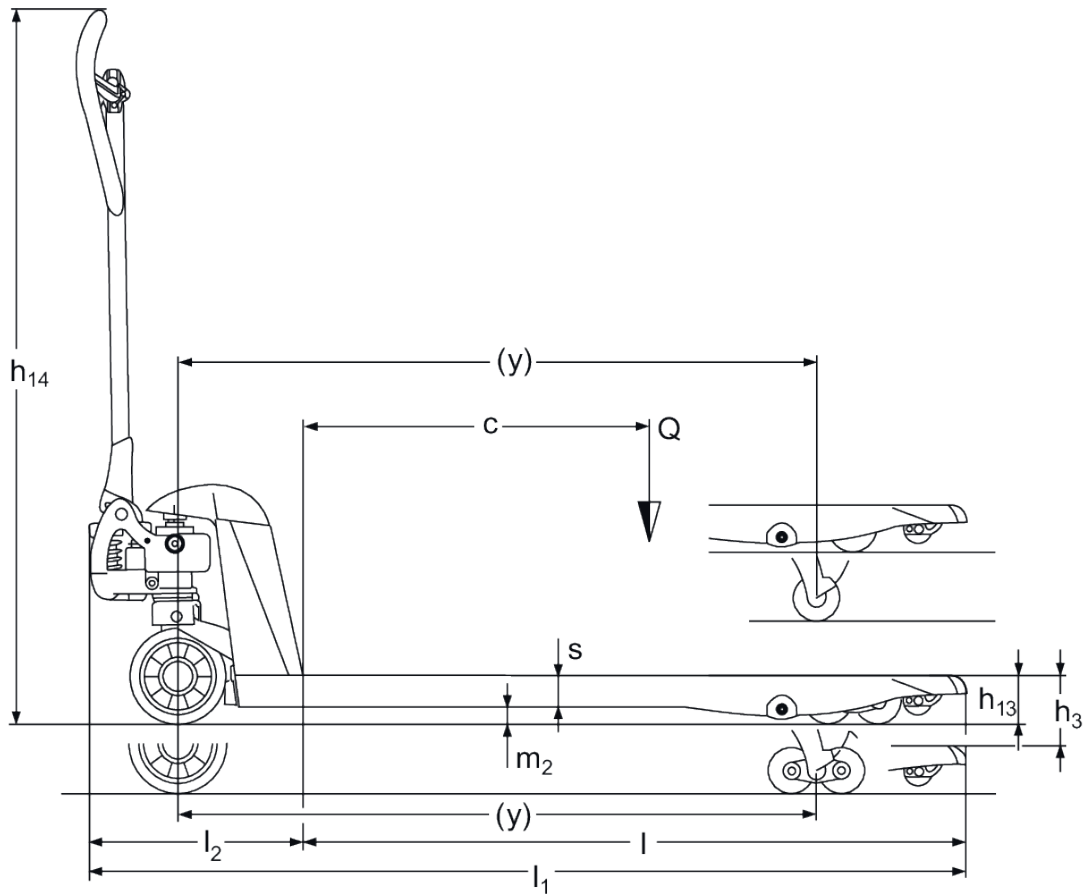

## **Hand pallet truck with flat forks** **AM 15l**

**Lift height: 120 mm / Load capacity: 1500 kg**

** JUNGHEINRICH**

# VDI table

Stand-on: 08/2022

Characteristic	1.1	Manufacturer (abbreviated description)		Jungheinrich				
	1.2	Manufacturer's type designation		<b>AM 15L</b>				
	1.3	Drive		Manual				
	1.4	Operation		Manual				
	1.5	Load capacity/load	Q kg	1500				
	1.6	Load centre distance	c mm	600	500	400	500	600
	1.9	Wheelbase	y mm	1100	900	745	1080	
Weights	2.1	Service weight	kg	74	72	71	61	65
	2.2	Axle load laden front/rear	kg	-			476 / 613	
	2.3	Axle load unladen front/rear	kg	-	60 / 28	-	60 / 28	
Wheels/suspension system	3.1	Tyres		C-BN				
	3.2	Tyre size, front		Ø 170x50				
	3.3	Tyre size, rear		Ø 50x70				
	3.5	Wheels, number front/back (x=driven)		2/4				
	3.6	Tread width, front	b <sub>10</sub> mm	109				
	3.7	Tread width, rear	b <sub>11</sub> mm	370				
	Basic dimensions	4.4	Lift (h <sub>3</sub> )	h <sub>3</sub> mm	120			
4.14		Stand height, elevated	h <sub>12</sub> mm	171				
4.15		Height, lowered	h <sub>13</sub> mm	51				
4.19		Overall length	l <sub>1</sub> mm	1530	1330	1175	1530	
4.20		Length including fork shank	l <sub>2</sub> mm	380				
4.21.1		Overall width	b <sub>1</sub> mm	520			680	
4.22		Fork dimensions	s/e/l mm	38 x 150 x 1150	38 x 150 x 950	38 x 150 x 795	38 x 150 x 950	38 x 150 x 1150
4.25		Width across forks	b <sub>5</sub> mm	520			680	
4.32		Ground clearance centre of wheelbase	m <sub>2</sub> mm	13				
4.34.1		Aisle width (pallet 1000x1200 sideways)	Ast mm	1584				
4.34.2		Aisle width (pallet 800x1200 length)	Ast mm	1784				
4.35		Turning radius	W <sub>a</sub> mm	1274				
Performance data		5.3	Lowering speed laden/unladen	m/s	0.09 / 0.02			